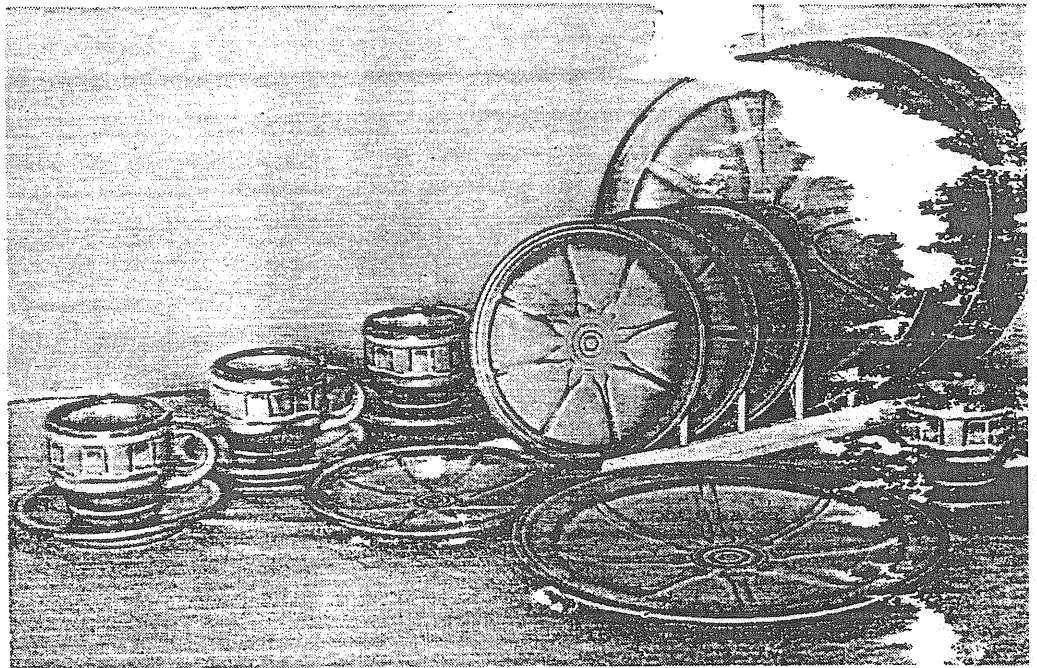

WAGON WHEELS

Romance of the Southwest
lives on with pride in
FRANKOMA POTTERY
DISHES

16-piece starter set

4 10½" Plates 4 Cups

4 7" Plates 4 Saucers

Colors: Prairie Green
Desert Gold
Clay Blue

~~7.00~~
~~\$6.80~~ Per Set

MAYAN - AZTEC PATTERN

Serviceable Pottery Dishes

with classic designs from
ancient Indian hieroglyphics.

16-piece starter set

4 10½" Plates 4 Cups

4 7" Plates 4 Saucers

Colors: Prairie Green
Desert Gold
White Sand